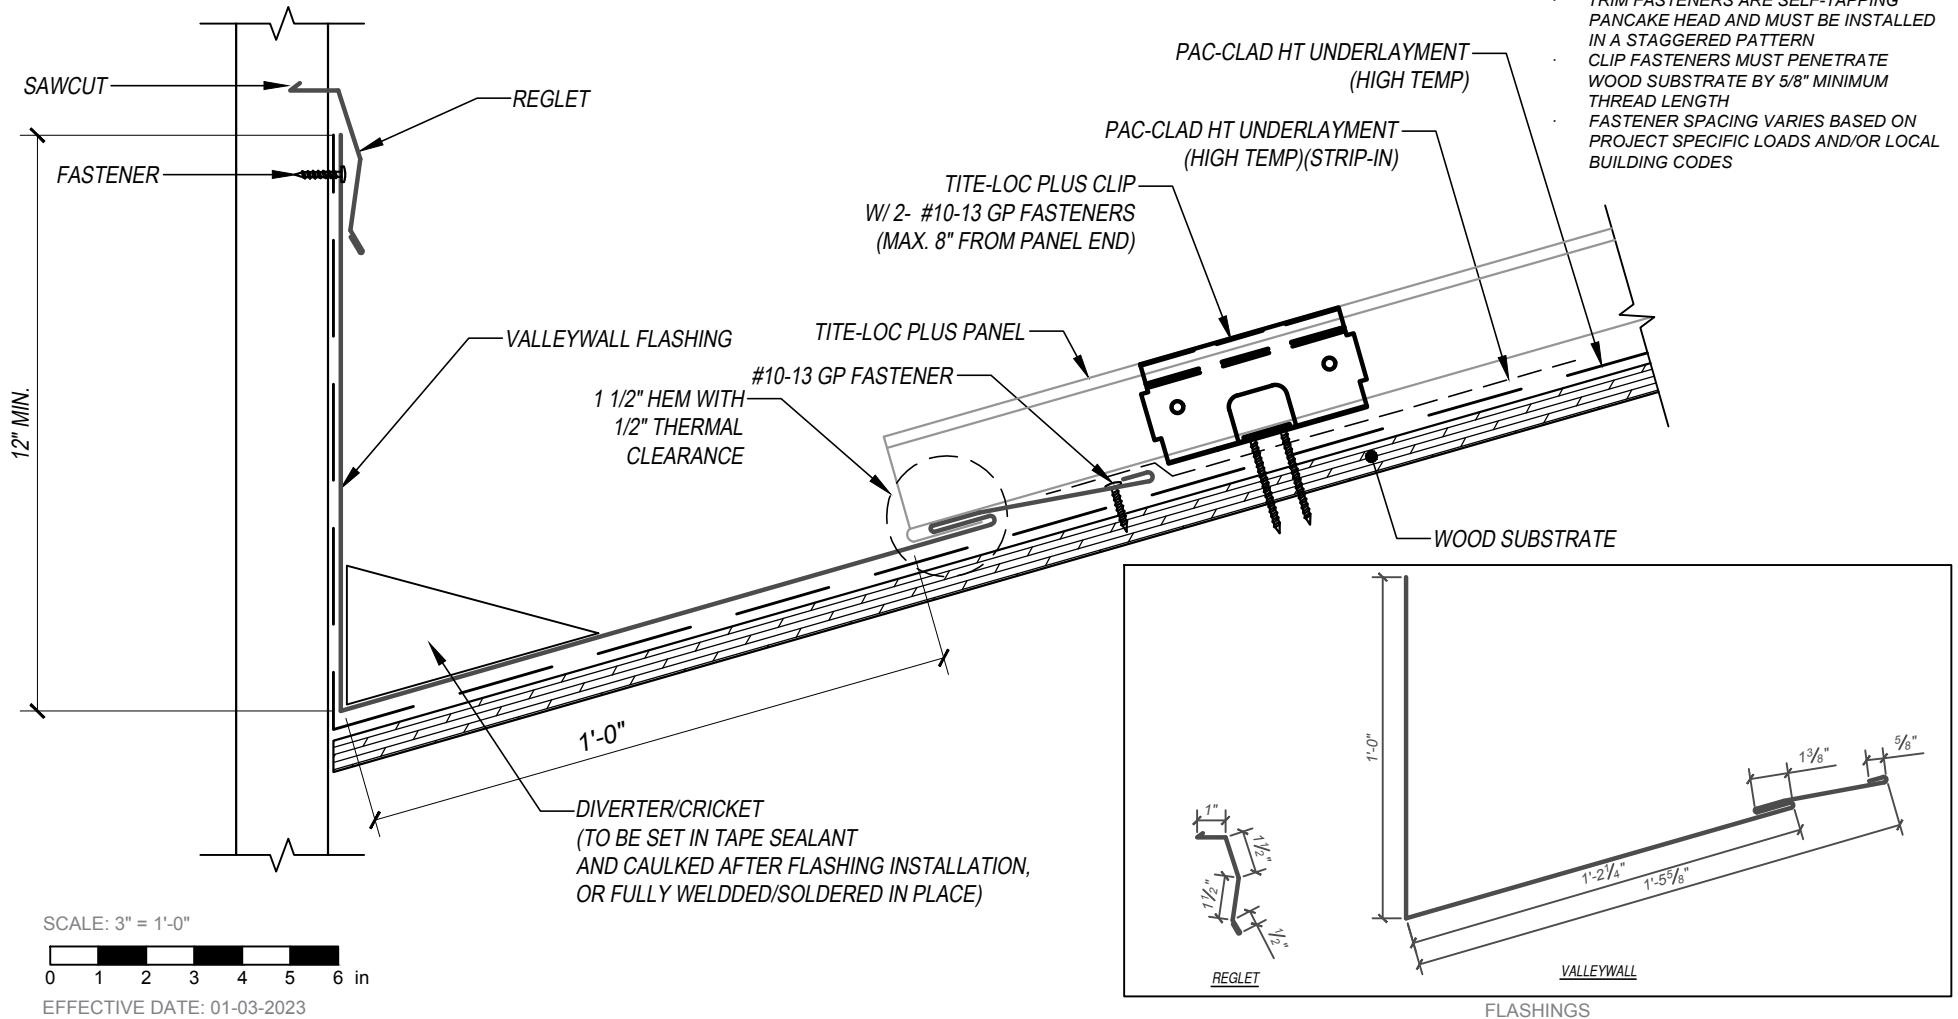

TITE-LOC PLUS - WOOD SUBSTRATE DETAILS VALLEYWALL (WITH HEMMED FLASHING)

DISCLAIMER: DETAIL SHOWN FOR ILLUSTRATION PURPOSES ONLY. ACTUAL PROJECT DETAIL MAY VARY