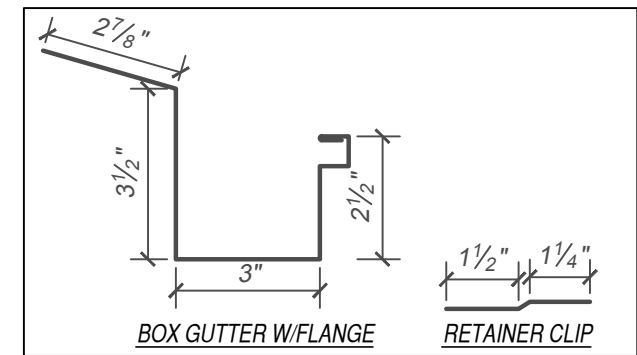

TITE-LOC PLUS - METAL DECK / ISO SUBSTRATE DETAILS

GUTTER - OPTION 2 (WITH FLANGE)

SCALE: 3" = 1'-0"

EFFECTIVE DATE: 01-03-2023
SUBJECT TO CHANGE WITHOUT NOTICE

DISCLAIMER: DETAIL SHOWN FOR ILLUSTRATION PURPOSES ONLY. ACTUAL PROJECT DETAIL MAY VARY