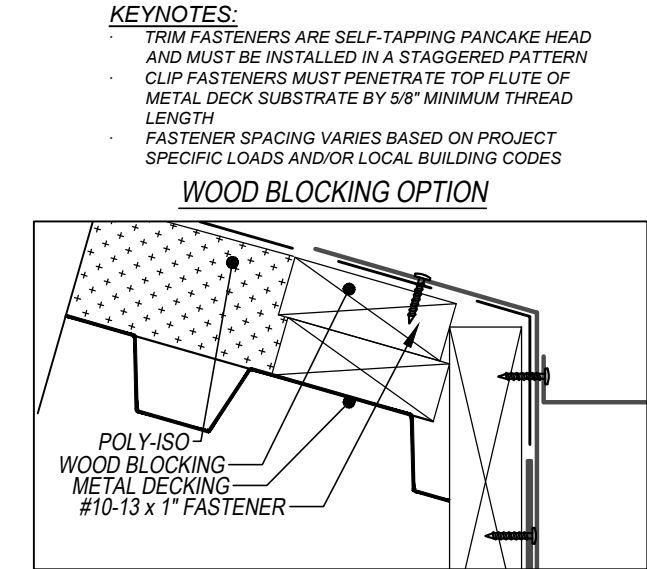

TITE-LOC PLUS - METAL DECK / ISO SUBSTRATE DETAILS

GUTTER - OPTION 2 (WITH FLANGE)

SCALE: 3" = 1'-0"

EFFECTIVE DATE: 01-03-2023
SUBJECT TO CHANGE WITHOUT NOTICE

DISCLAIMER: DETAIL SHOWN FOR ILLUSTRATION PURPOSES ONLY. ACTUAL PROJECT DETAIL MAY VARY