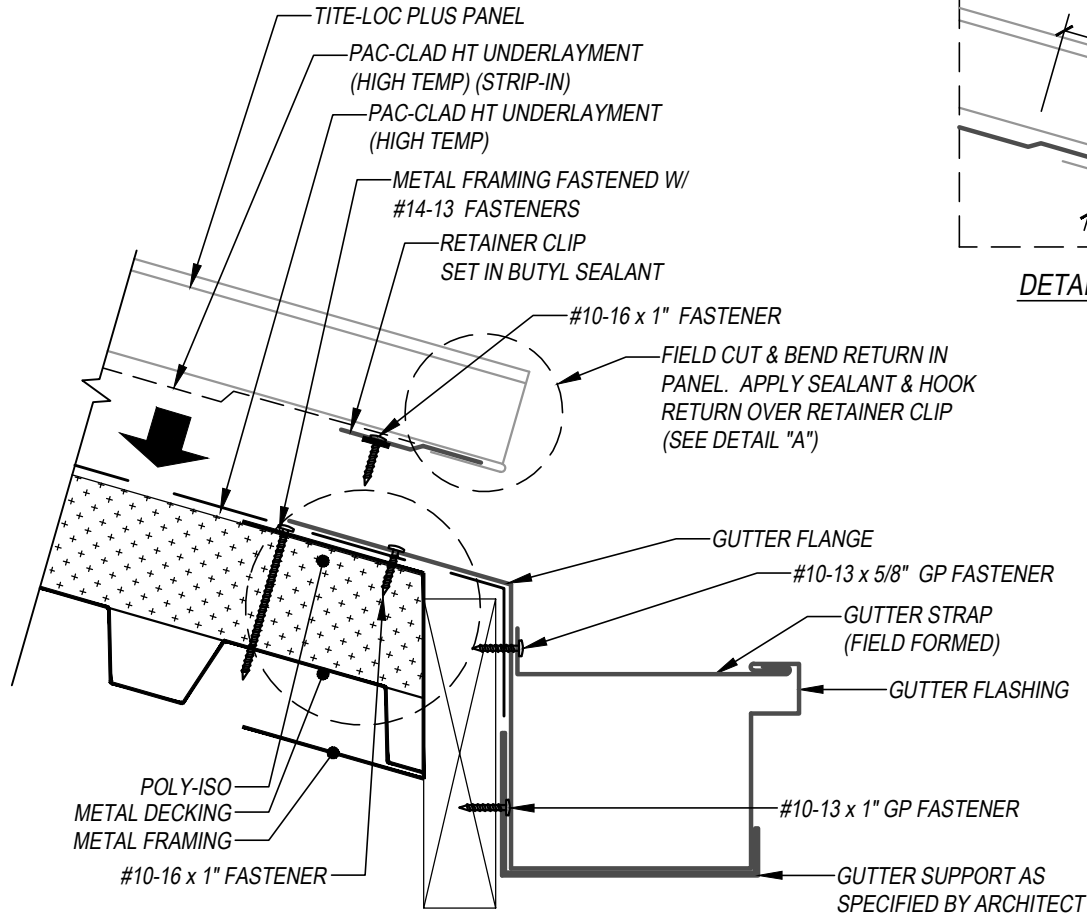

TITE-LOC PLUS - METAL DECK / ISO SUBSTRATE DETAILS

GUTTER - OPTION 2 (WITH FLANGE)

SCALE: 3" = 1'-0"

EFFECTIVE DATE: 01-03-2023
SUBJECT TO CHANGE WITHOUT NOTICE

DISCLAIMER: DETAIL SHOWN FOR ILLUSTRATION PURPOSES ONLY. ACTUAL PROJECT DETAIL MAY VARY