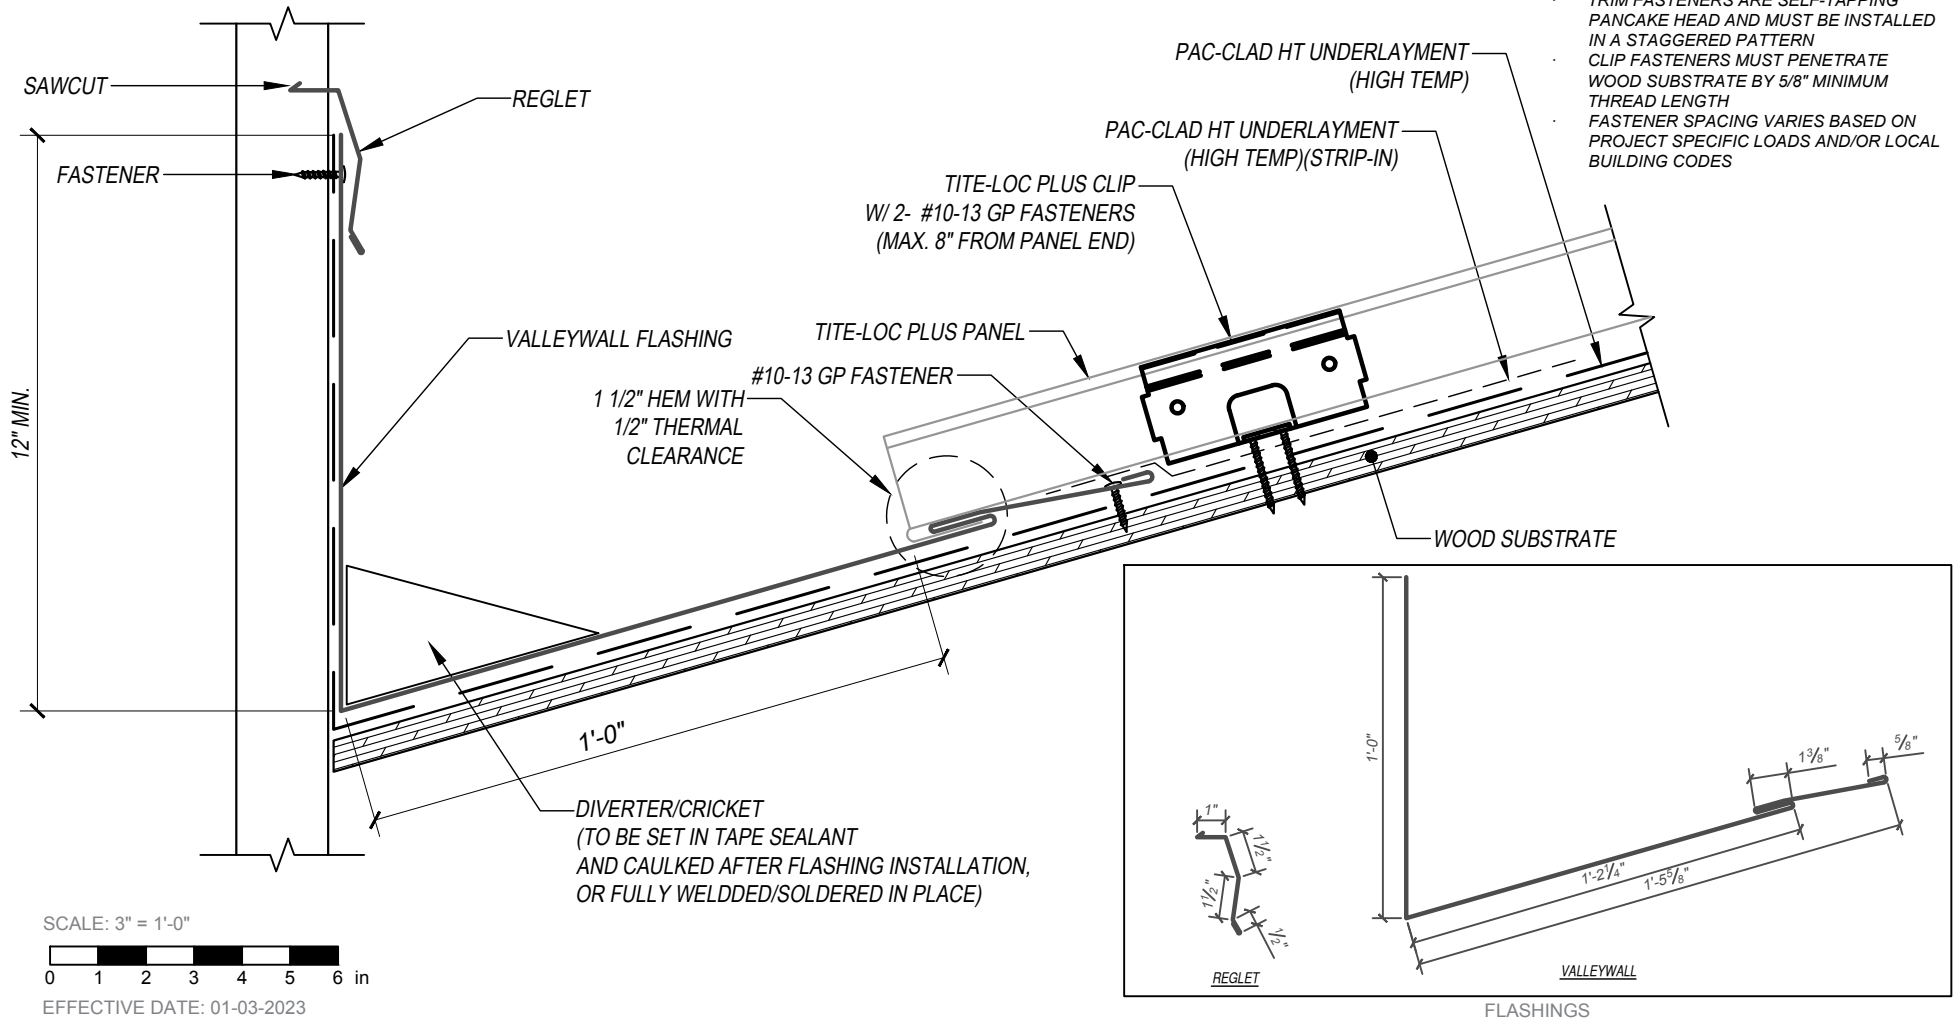

TITE-LOC - WOOD SUBSTRATE DETAILS VALLEYWALL (WITH HEMMED FLASHING)

DISCLAIMER: DETAIL SHOWN FOR ILLUSTRATION PURPOSES ONLY. ACTUAL PROJECT DETAIL MAY VARY