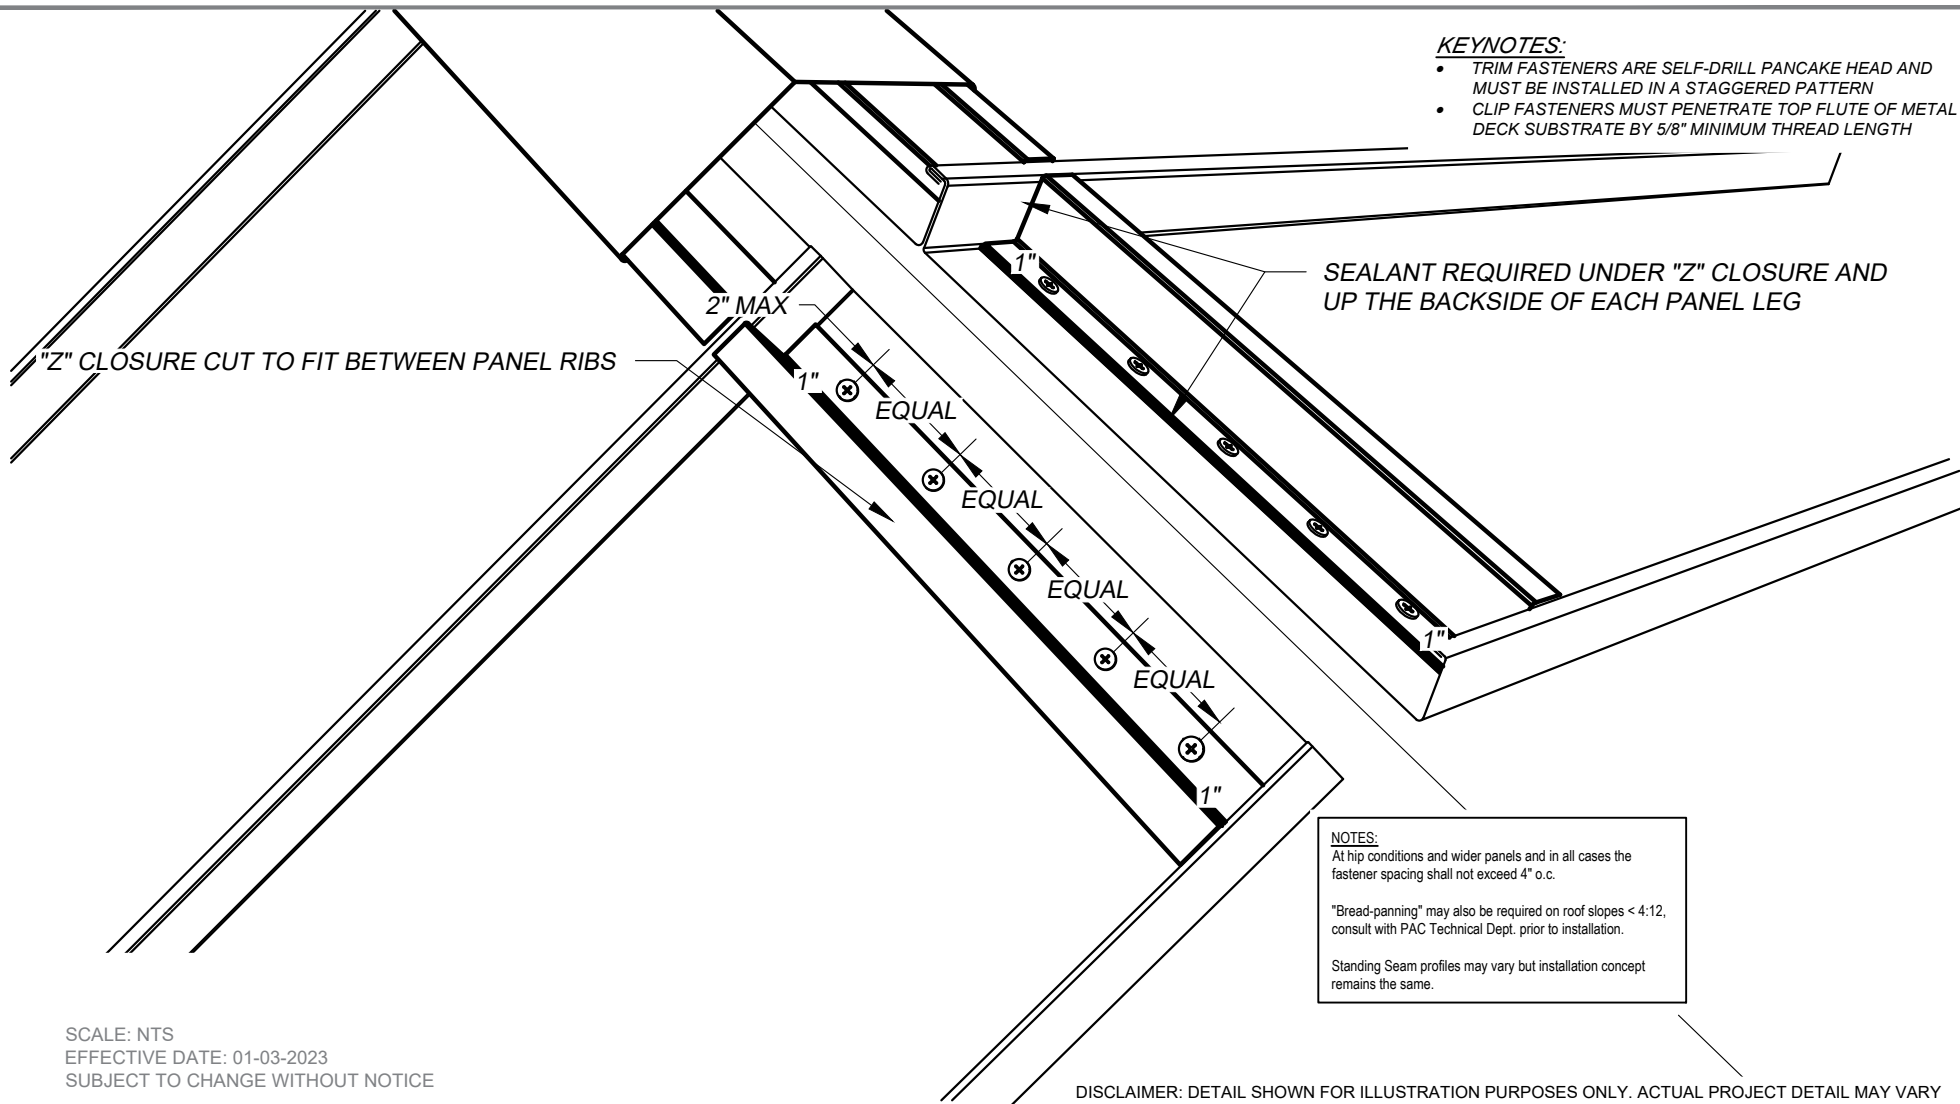

# TITE-LOC - METAL DECK / ISO SUBSTRATE DETAILS Z-CLOSURE DETAIL

SCALE: NTS  
EFFECTIVE DATE: 01-03-2023  
SUBJECT TO CHANGE WITHOUT NOTICE

DISCLAIMER: DETAIL SHOWN FOR ILLUSTRATION PURPOSES ONLY. ACTUAL PROJECT DETAIL MAY VARY