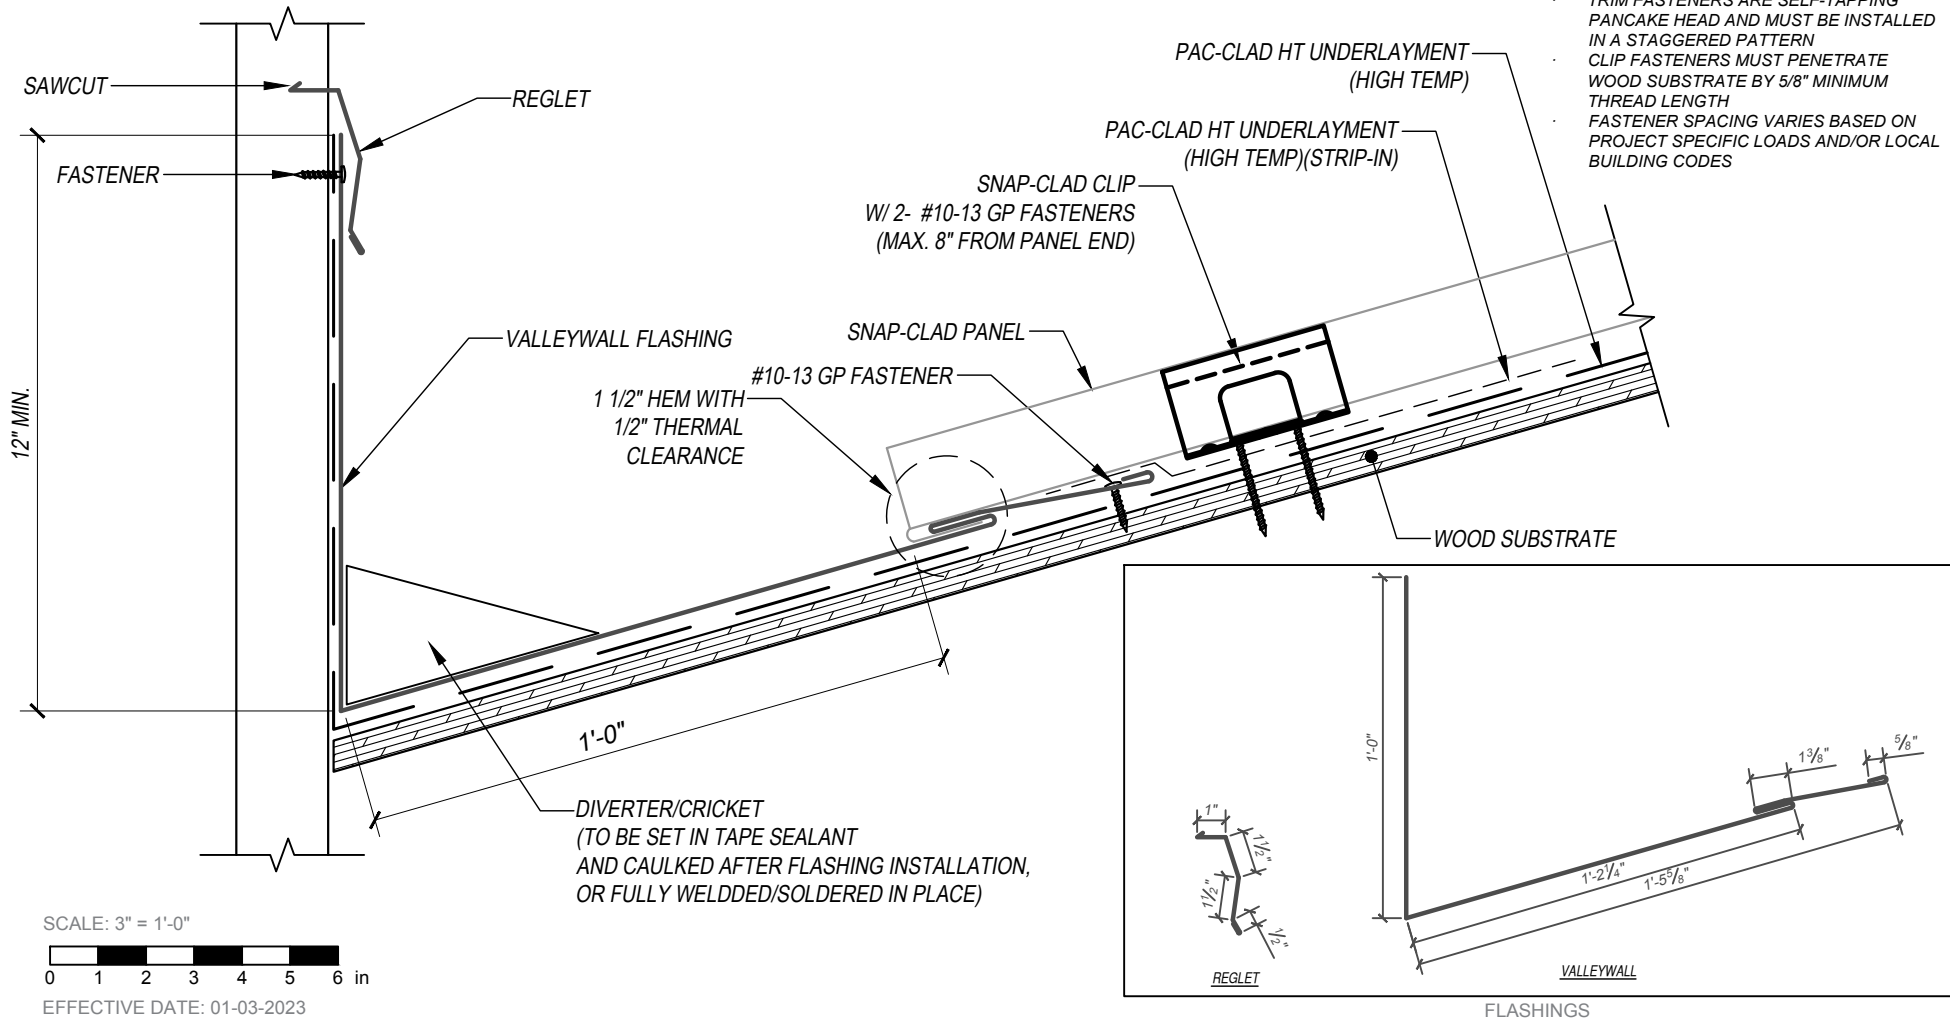

# SNAP CLAD - WOOD SUBSTRATE DETAILS VALLEYWALL (WITH HEMMED FLASHING)

DISCLAIMER: DETAIL SHOWN FOR ILLUSTRATION PURPOSES ONLY. ACTUAL PROJECT DETAIL MAY VARY