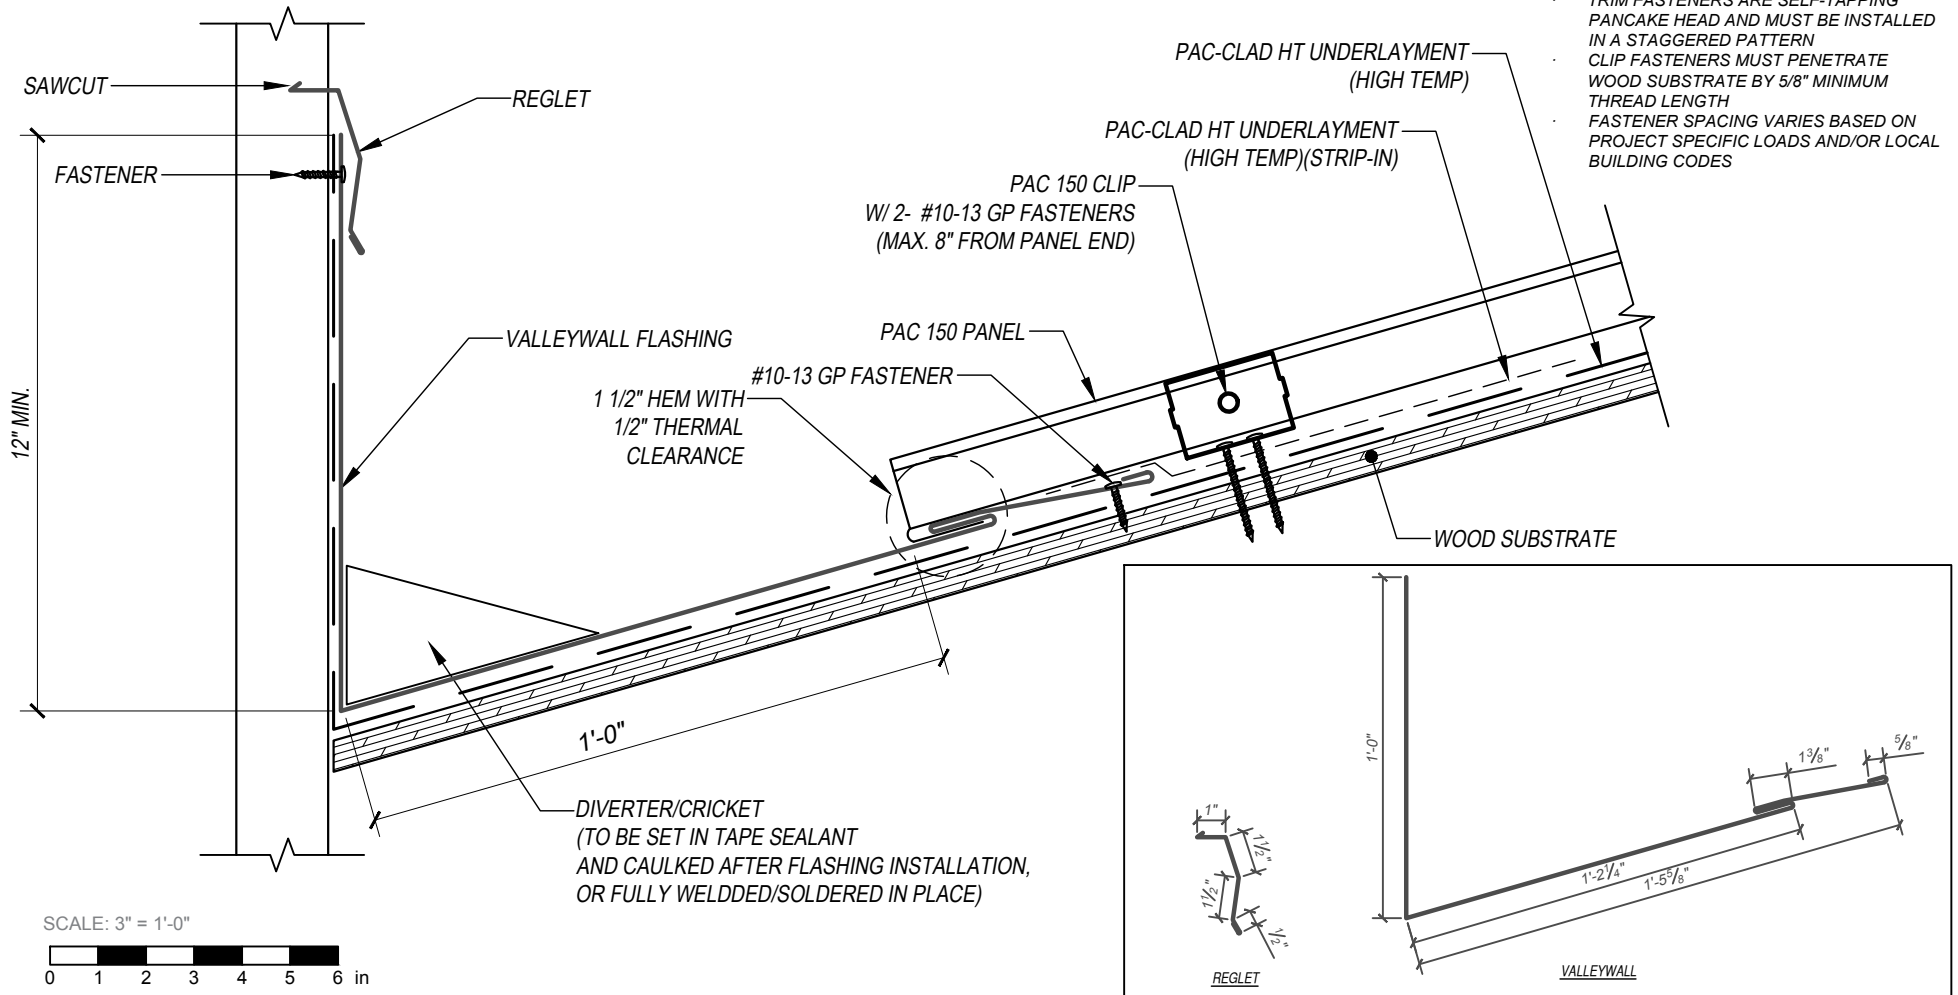

PAC 150 - WOOD SUBSTRATE DETAILS VALLEYWALL (WITH HEMMED FLASHING)

SCALE: 3" = 1'-0"

EFFECTIVE DATE: 01-03-2023
SUBJECT TO CHANGE WITHOUT NOTICE

DISCLAIMER: DETAIL SHOWN FOR ILLUSTRATION PURPOSES ONLY. ACTUAL PROJECT DETAIL MAY VARY